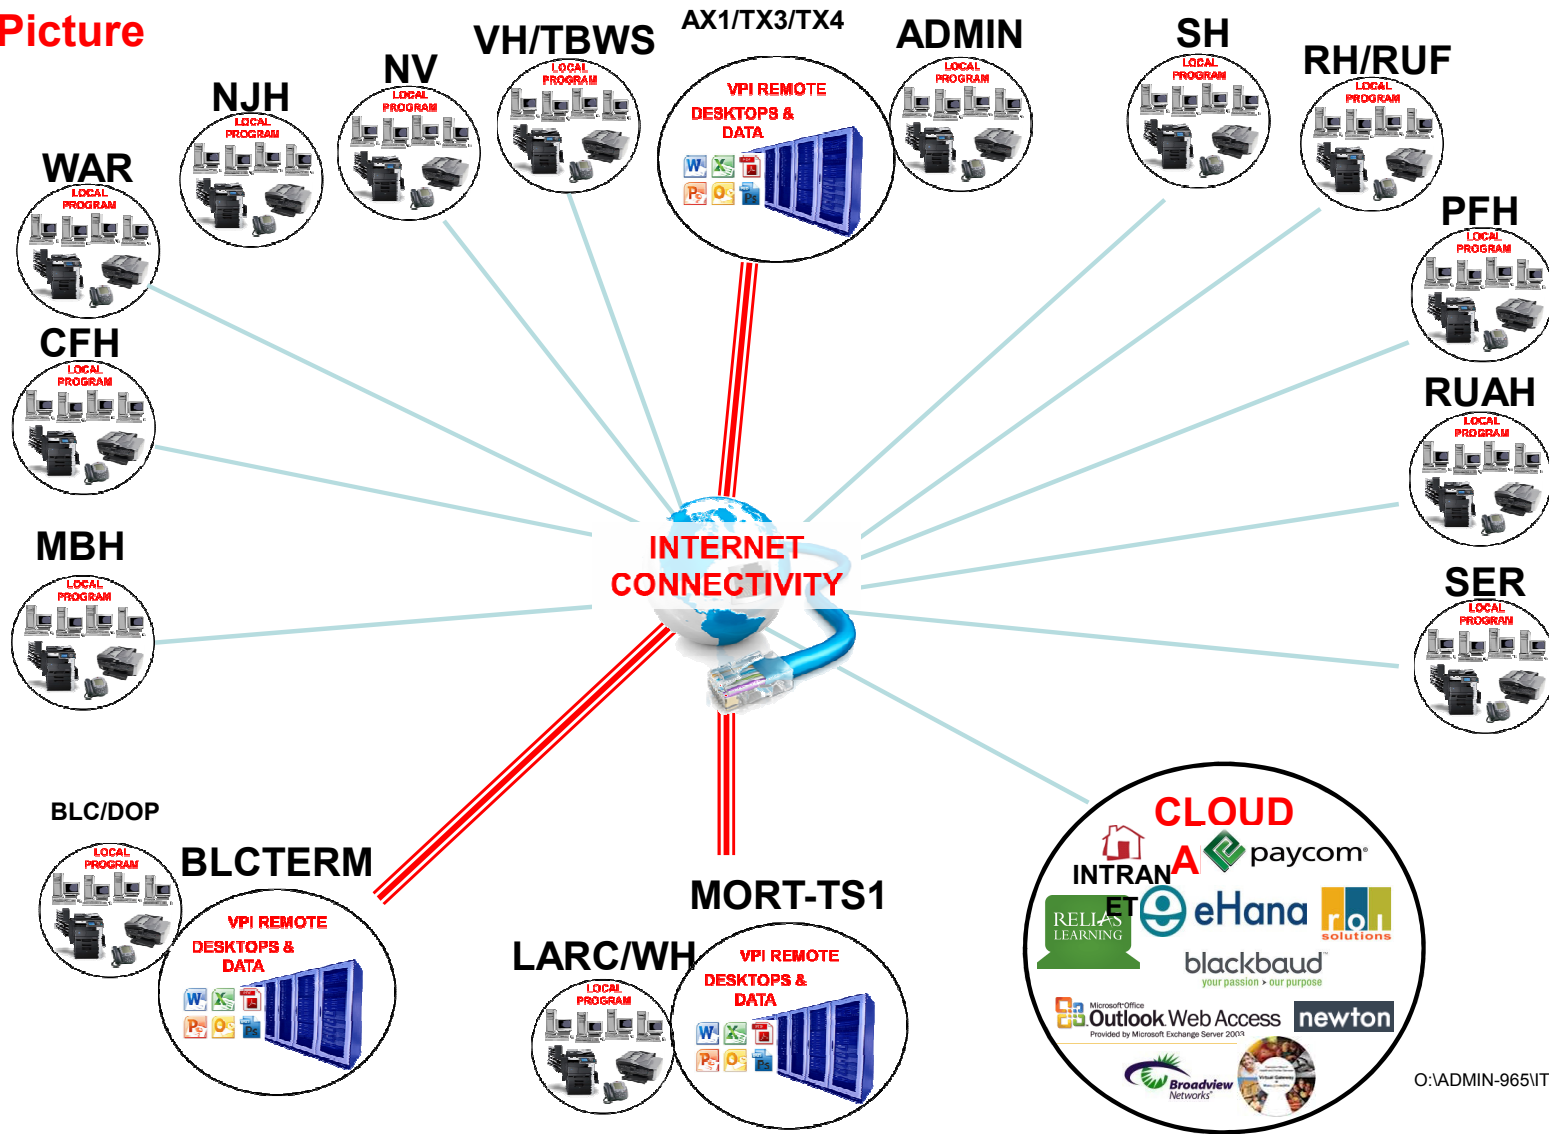

VICTORY PROGRAMS, INC. LAN/WAN INFRASTRUCTURE (4-3-2017)

135 Workstations – 6 Host Servers – 24 Virtual Machines

O:\ADMIN-965\IT\LAN INFRASTRUCTURE

The Big Picture

4/3/2017

O:\ADMIN-965\IT\LAN INFRASTRUCTURE