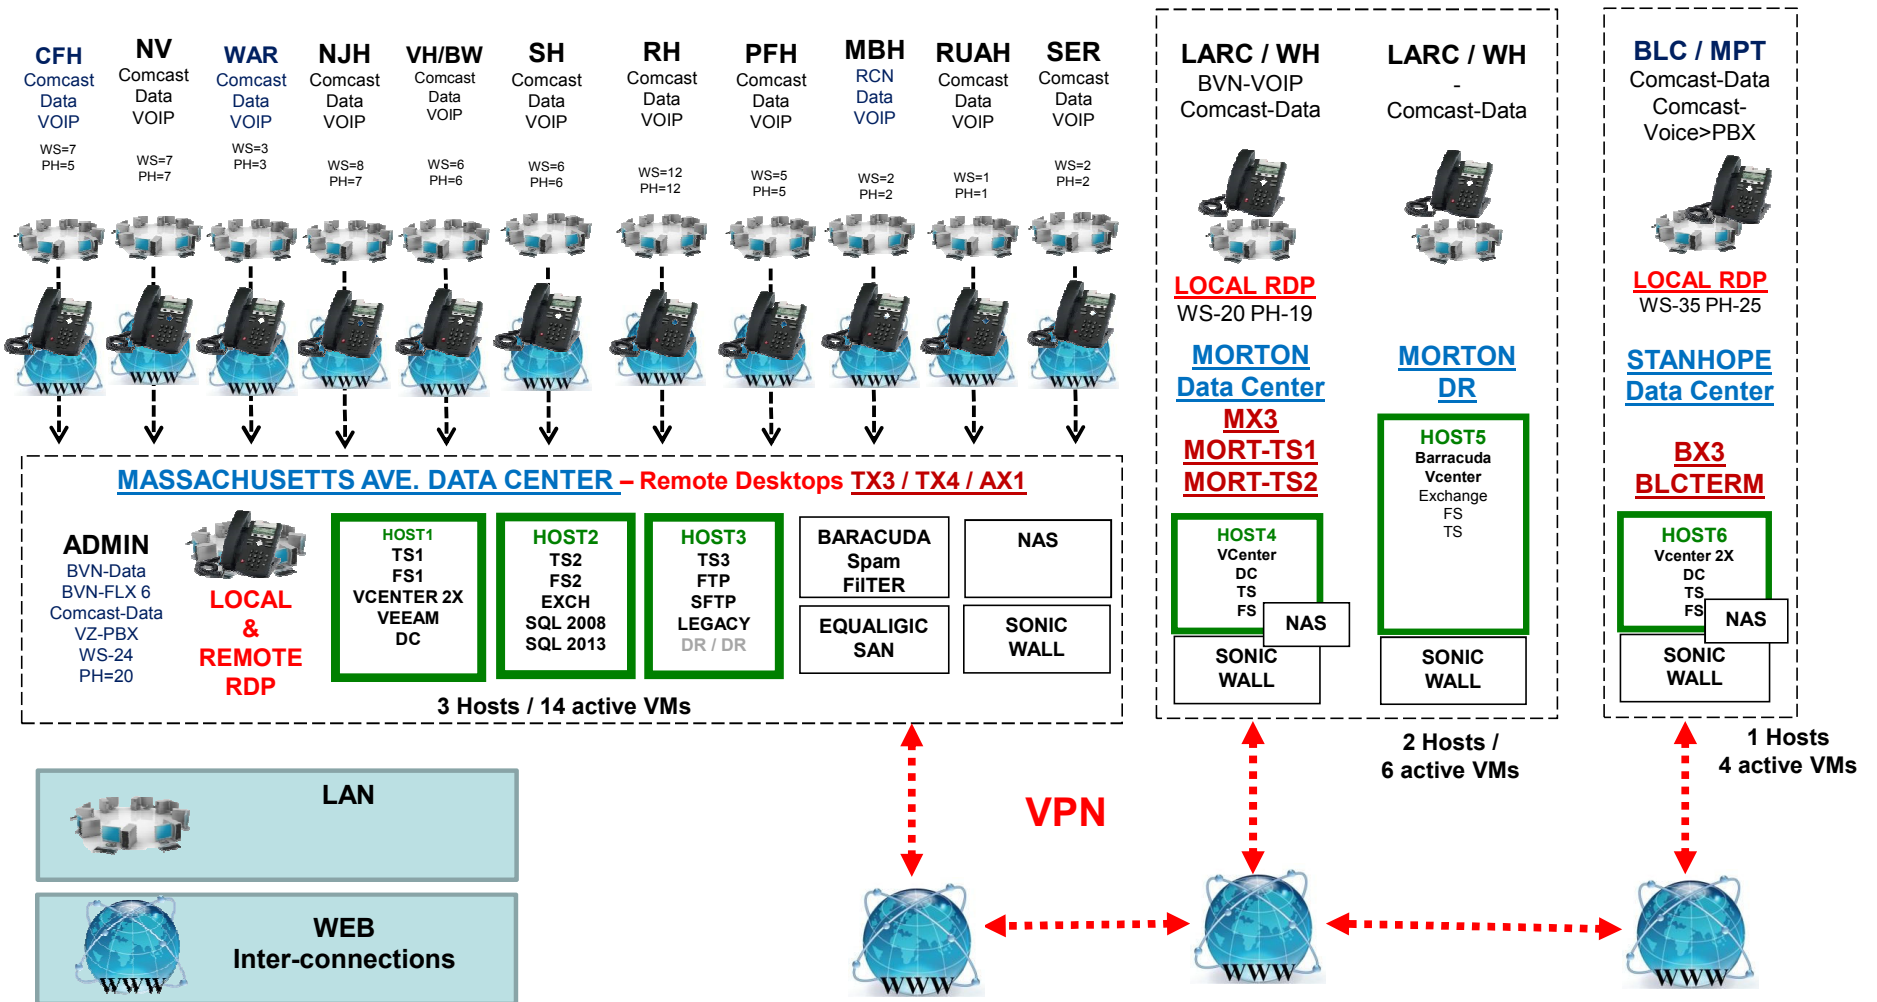

VICTORY PROGRAMS, INC. LAN/WAN INFRASTRUCTURE (4-3-2017)

135 Workstations – 6 Host Servers – 24 Virtual Machines

O:\ADMIN-965\IT\LAN INFRASTRUCTURE

The Big Picture

4/3/2017

O:\ADMIN-965\IT\LAN INFRASTRUCTURE